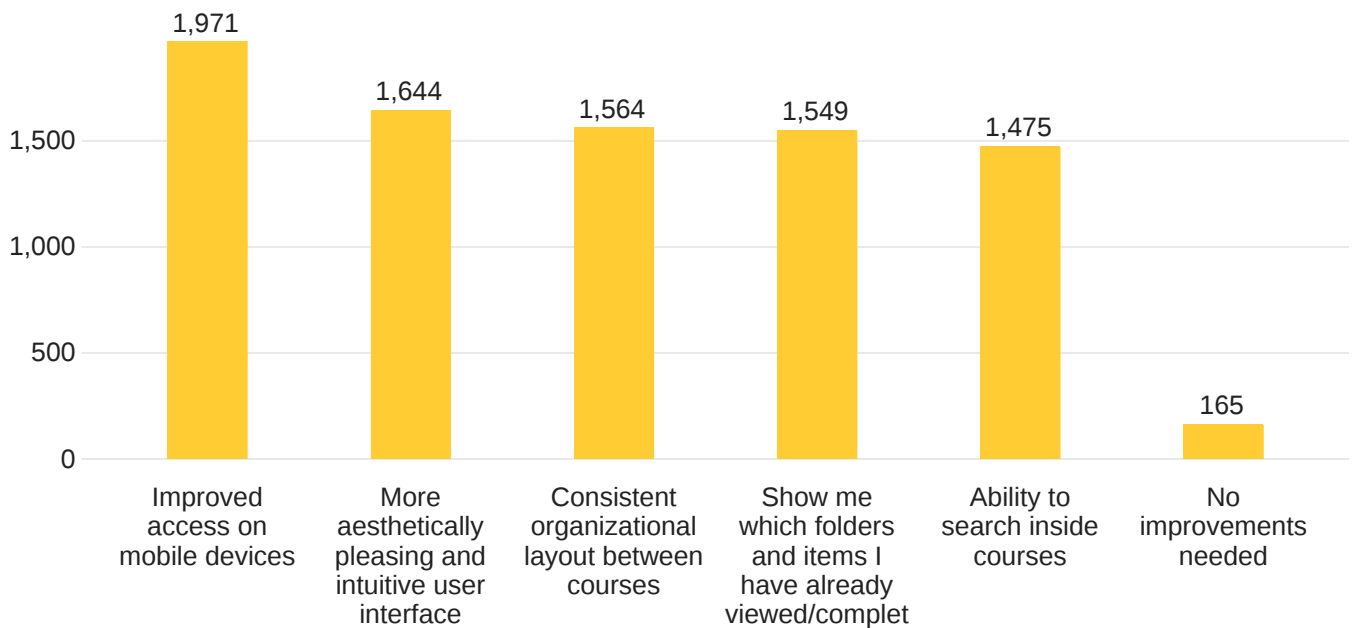

How could the Blackboard course layout/design be improved?

2878 Responses