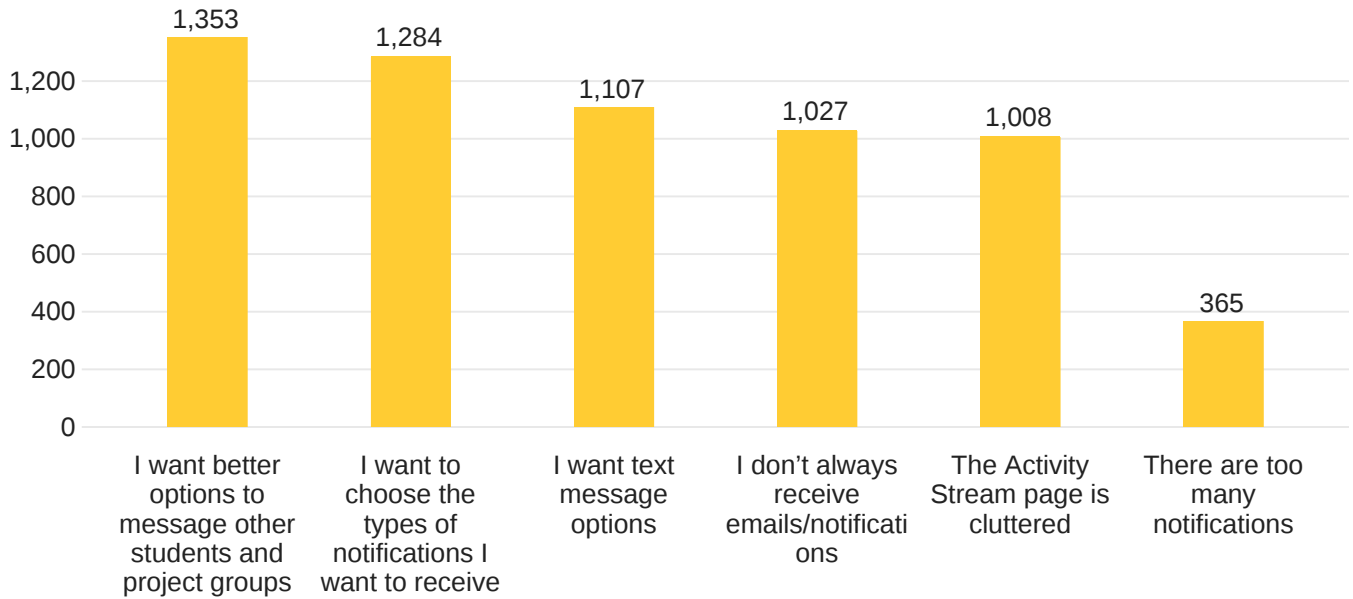

How could communication and notifications through Blackboard improve?

2792 Responses